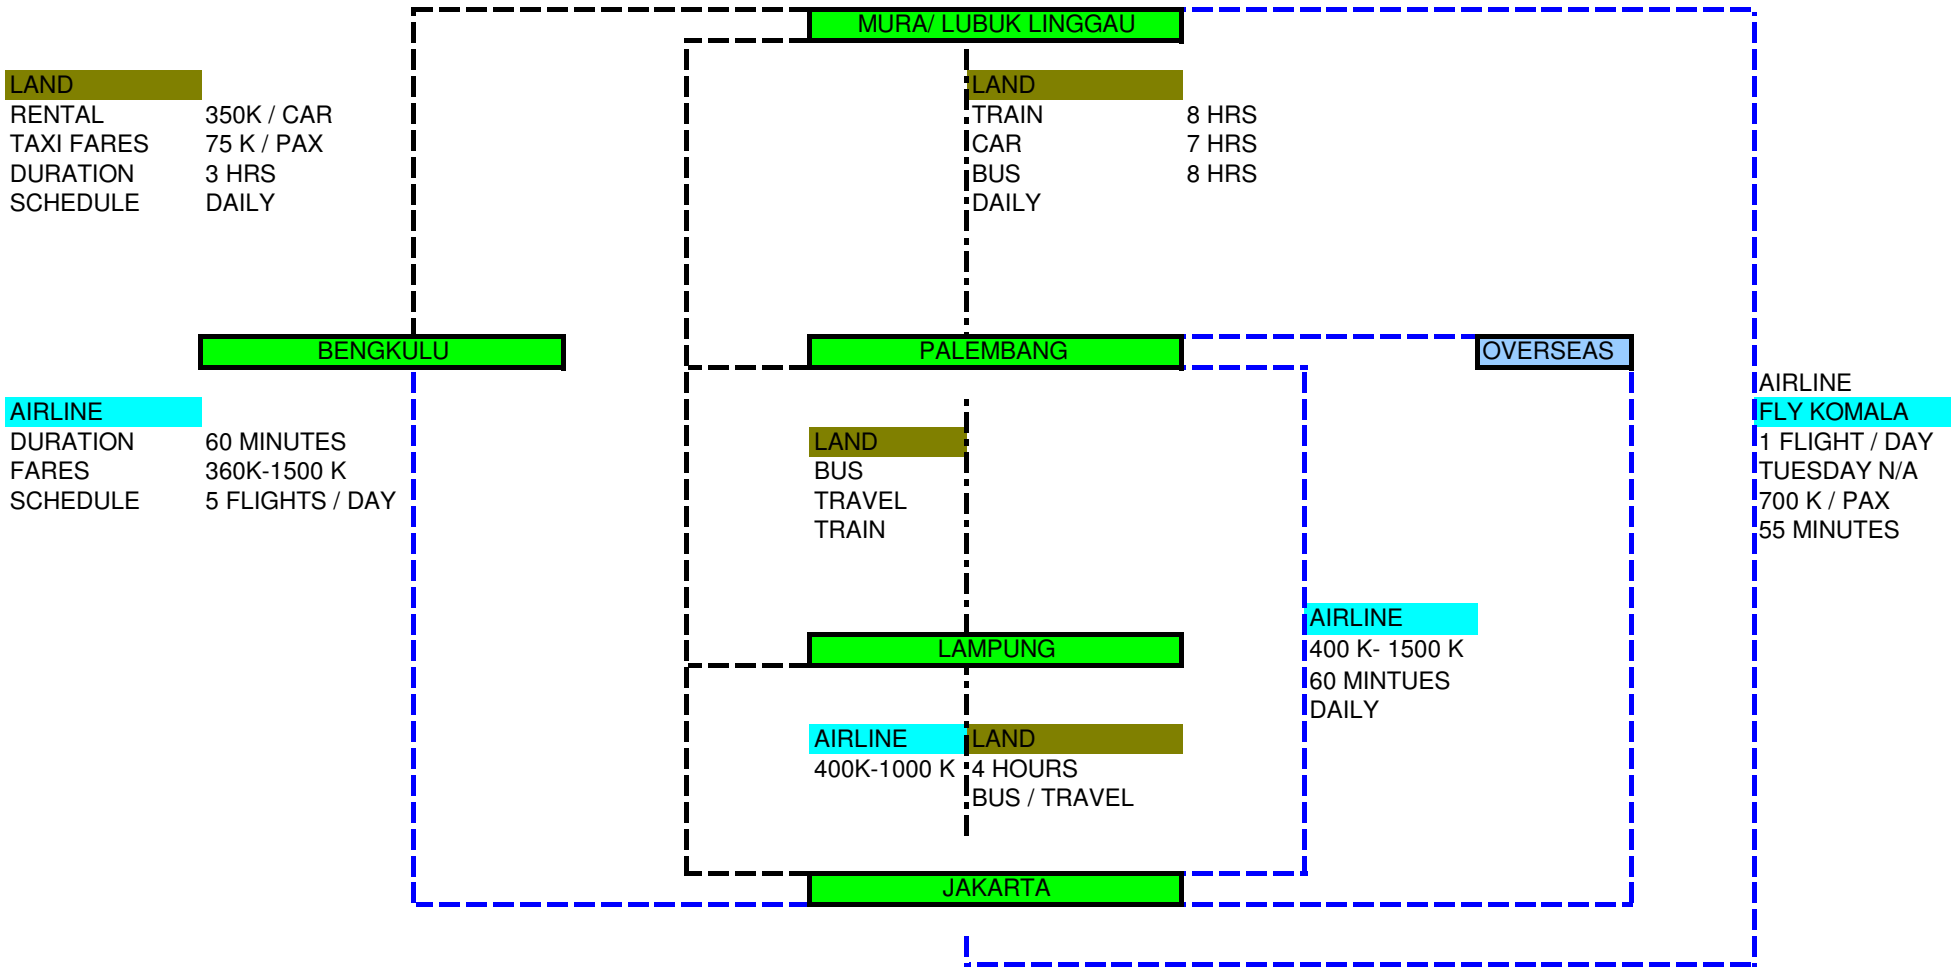

INDONESIAN NATIONAL CHAMPIONSHIP
 MUSI RAWAS INTERBATIONAL AEROMODELLING OPEN 2010
 27 OCTOBER - 3 NOPEMBER 2010
 ROUTE MAP

INFO
 BPK. AZWARDI 081271442611
 BPK . ANJAR '08127126048

INDONESIAN NATIONAL CHAMPIONSHIP
MUSI RAWAS INTERBATIONAL AEROMODELLING OPEN 2010
27 OCTOBER - 3 NOPEMBER 2010
ROUTE MAP

Mura/Lubuklinggau - Palembang			
LAND			
	Train	Monday - Thursday	Friday - Sunday
1	Bussiness Class	Rp. 55.000	Rp. 70.000
2	Executive Class	Rp. 85.000	Rp. 110.000
-	Difference Lampung & Palembang all class +Rp.10.000		

Mura/Lubuklinggau - Palembang		
	Travel	Daily
1	Car	Rp. 160.000
2	Bus	Rp.140.000

Mura/Lubuklinggau - Lampung		
	Travel	Daily
1	Car	Rp. 160.000
2	Bus	Rp.140.000